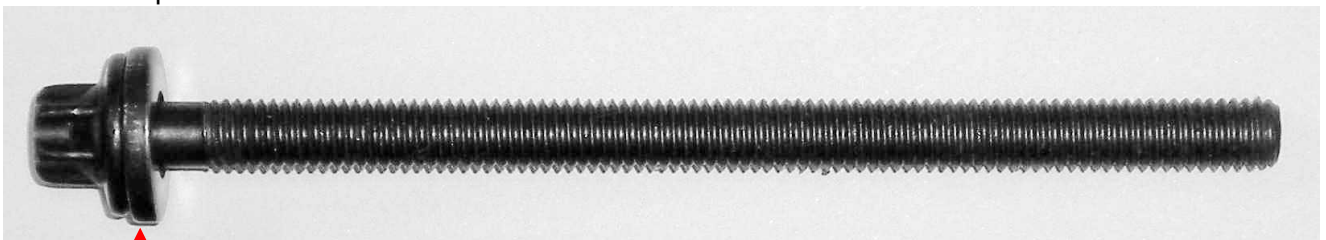

Das Original

TSI 06/09

1,0 Ltr. 12 V DOHC: X 10 XE, Z 10 XE, Z 10 XEP

1,2 Ltr. 16 V DOHC: X 12 XE, Z 12 XE, Z 12 XEP

1,4 Ltr. 16 V DOHC: Z 14 XEP

Opel | Vauxhall

New:

 125.920 | 125.930

Without washer
Head is wider

Replaced:

 804.920 | 124.880

With washer

Note: Cylinder head bolts are replaceable.