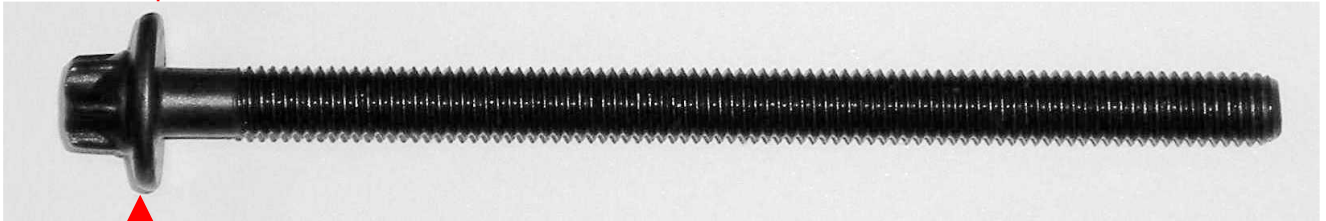

Das Original

TSI 06/09

1,0 Ltr. 12 V DOHC: X 10 XE, Z 10 XE, Z 10 XEP

1,2 Ltr. 16 V DOHC: X 12 XE, Z 12 XE, Z 12 XEP

1,4 Ltr. 16 V DOHC: Z 14 XEP

Opel | Vauxhall

New:

 125.920 | 125.930

Without washer
Head is wider

Replaced:

 804.920 | 124.880

With washer

Note: Cylinder head bolts are replaceable.